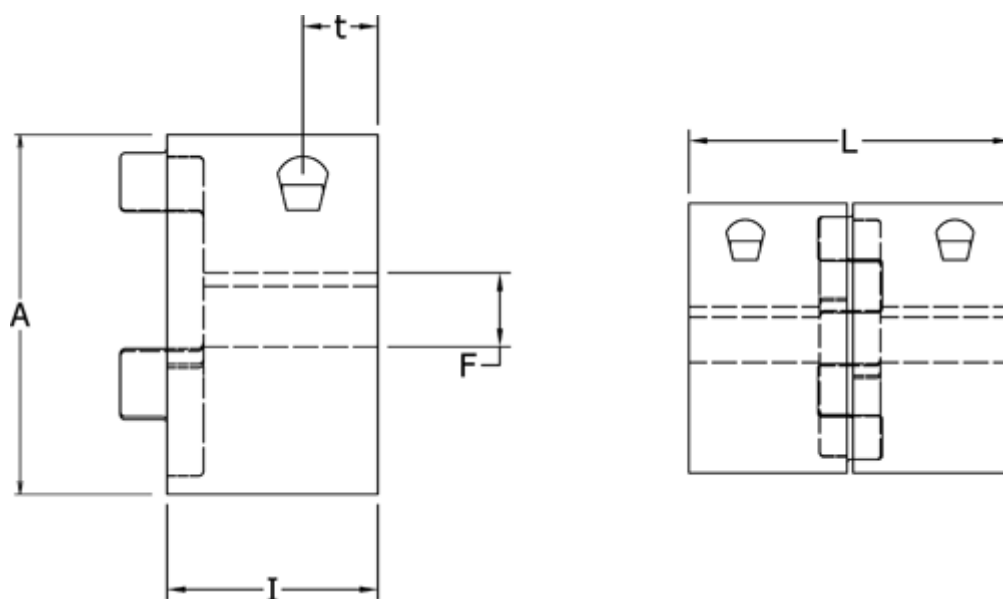

Article number: 3335042M032

Description: Clamping Hub Klonex ES42
ALU Aluminium, Bore 32H7 mm

Measures

A = 95
F = 32
I = 50
L = 126
t = 20.0